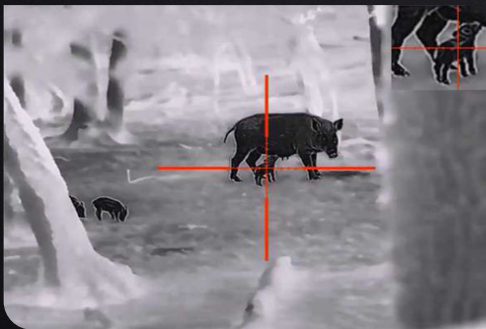

TU Gen2

Thermal Imaging Scope

Unlock Hidden Detail with HD AMOLED Display

Introduction

The TU Gen2 Series is equipped with a high-sensitivity thermal sensor of 12 μ m and a 1440 \times 1080 HD AMOLED display. Paired with the robust PureIR image algorithm, it provides users with a more vivid and detailed visual experience. The product has undergone meticulous optimization in its detailed design, elevating user-friendly operation. Furthermore, the battery life has seen a substantial extension, resulting in a 20% increase in duration.

Features and Benefits

- HD AMOLED display for higher image quality and reduced visual fatigue
- The PureIR algorithm for high-sensitivity thermal images
- Super long battery life of up to 12 hours
- OTA firmware upgrade by connecting to the APP
- Photo and video recording to keep the best moments
- IP67 encapsulation, resistant to 800G shock
- User-friendly improved left-hand operation experience and optimized opening direction of USB cover